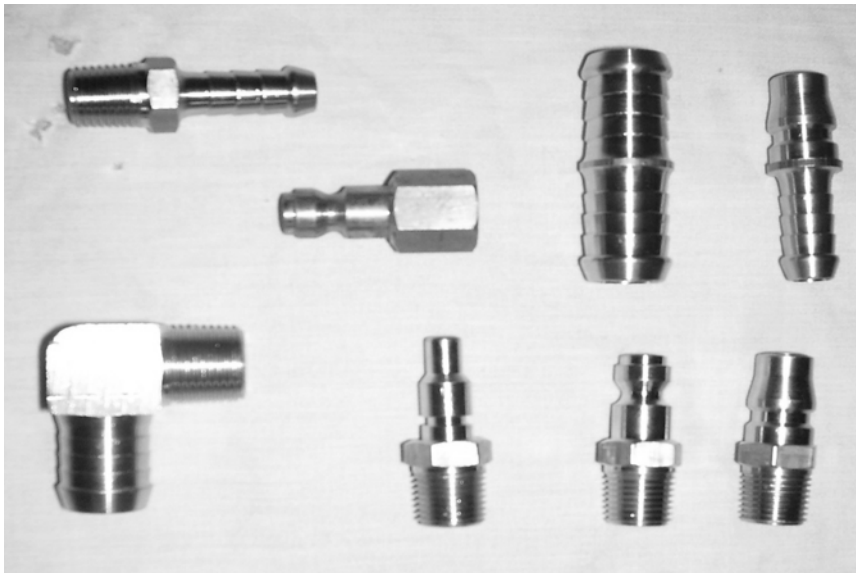

20 / 30 metre hoses

"O" Clamps

Air Couplings

Genuine Jamec Pem couplings to suit Ryco Style & Nitto Style

Air Couplings, Adaptors & Tailpieces etc.

Quality Jamec Pem couplings.

Available to suit Jamec Pem 310 & 320 series, Nitto and Ryco styles.

Quality brass adaptors, Tailpieces, Joiners, Reducers & some LPG fittings.

Jamec Pem Inline / Mini Ball Valves. (Forged Brass & Nickel Plated)

Jamec Pem Inline Ball Valves - Female to Female 1/4", 3/8" & 1/2" BSP